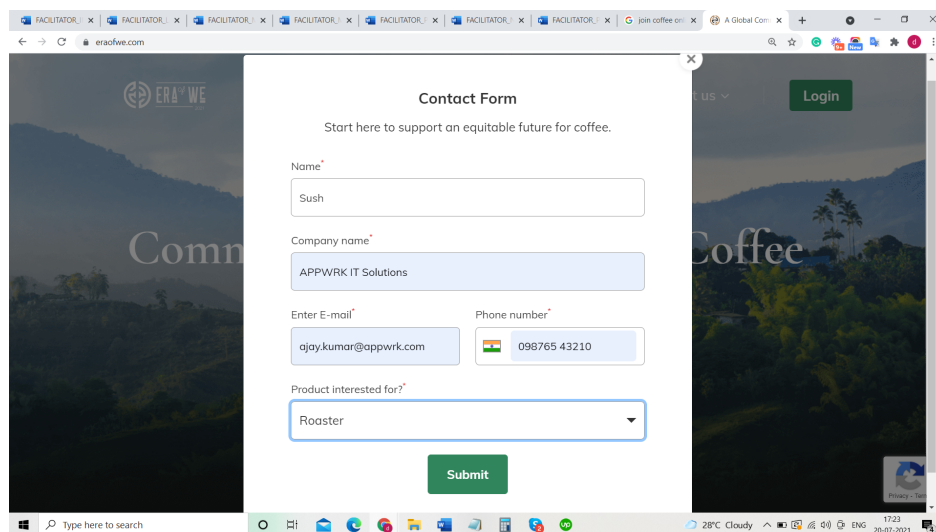

### **BRIEF DESCRIPTION**

The Era of We application allows you to participate in the growing coffee community. You can easily join Era of We platform to become a part of seamless and vertical coffee supply chain and experience the latest knowledge and direct collaborations with other supply chain actors. In this documentation, you will understand how to join Era of We as a roaster.

### **STEP BY STEP GUIDE**

**Step 1:** Launch your browser and enter the URL [www.eraofwe.com](http://www.eraofwe.com)

**Step 2:** Click on the '**Join Now**' button to join Era of We community.

**Step 3:** Enter the following details:

1. Name
2. Company name
3. Email
4. Phone number

A screenshot of a mobile contact form. The form is titled 'Contact Form' and has a subtitle 'Start here to support an equitable future for coffee.' It contains several input fields: 'Name\*' with a placeholder 'Enter your full name', 'Company name\*' with a placeholder 'What's your company name?', 'Enter E-mail\*' with a placeholder 'Enter e-mail', and 'Phone number\*' with a placeholder 'Enter phone number' and a small Swedish flag icon. Below these is a dropdown menu labeled 'Product interested for?' with 'Roaster' selected. A green 'Submit' button is at the bottom. The form is flanked by two vertical panels showing parts of the website's header and navigation.

Now you will need to select the 'product you are interested for' from the dropdown menu.

Since you are a roaster, you will need to select **Roaster** option from the dropdown menu.

**Step 4:** Finally, click on the **'Submit'** button to send your contact details to the administrator.