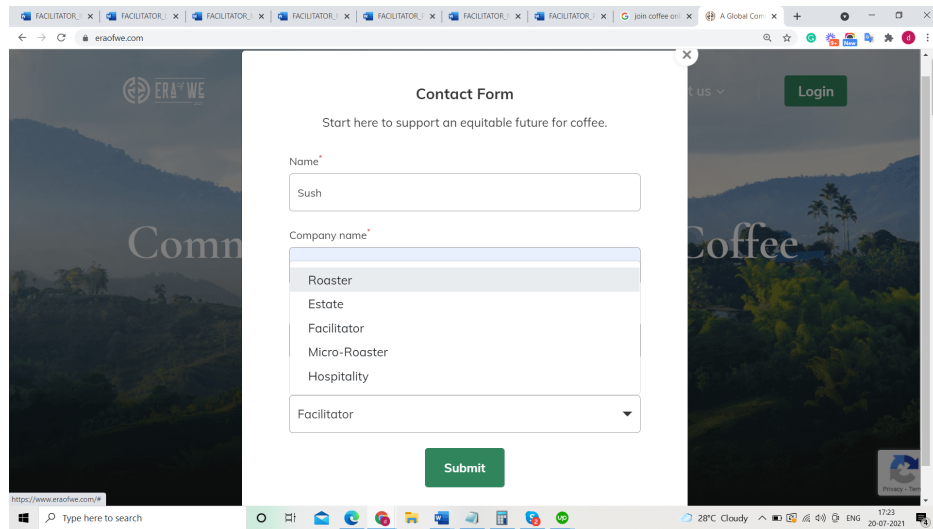

Step 4: Finally, click on the **'Submit'** button to send your contact details to the administrator.